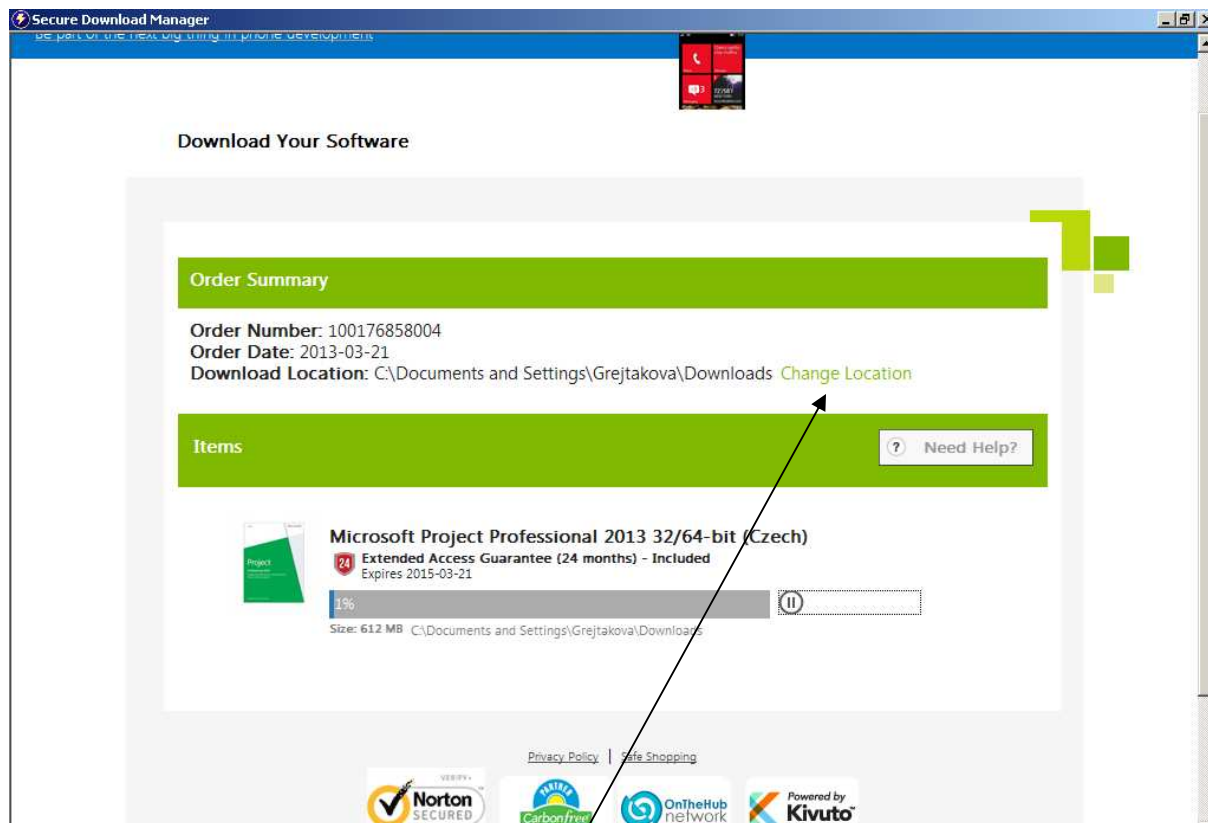

Môžete vybrať kam má obraz CD stiahnuť