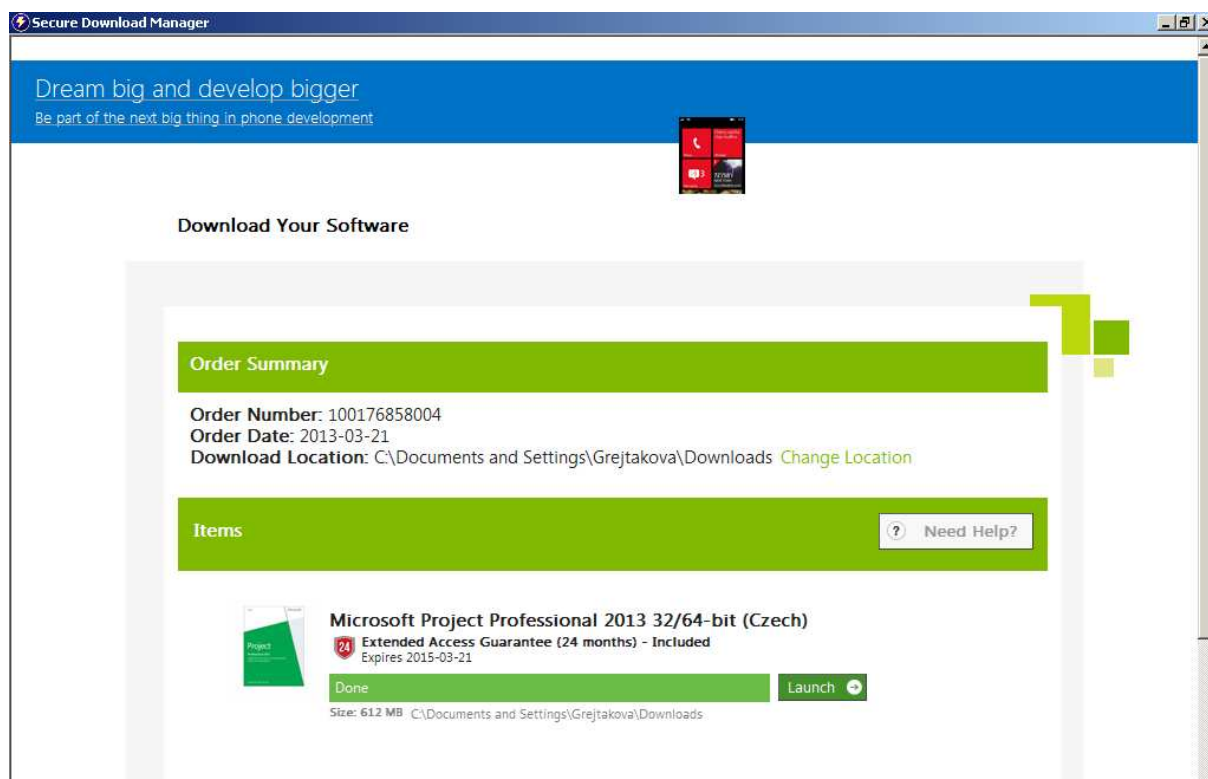

A otvoríte umiestnenie kde ste si image (obraz CD na napálenie) uložili, či je tam ok. Potom už len napáľite a máte inštalčné CD (alebo DVD-podľa veľkosti súboru), z ktorého si môžete software inštalovať kde chcete. Príjemnú prácu.